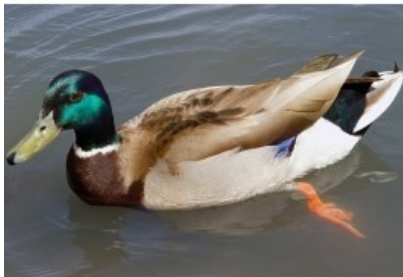

Chicks are expected to be delivered the weeks of April 8th, April 22nd and April 29th with the exception of the Cochin Bantams – they are expected week of April 22nd only

Buck Eye is a dual purpose chicken that lays brown eggs. They are unique in that they are the only breed of chickens created entirely by a woman, Nettie Metcalf of Warren Ohio. Buckeye's body shape is unique: slanted, short but broad back, very meaty thighs, powerful wings and breast. **They are a very active and noted for their vigilant pursuit of mice, some compare them to cats due to this ability.** They have little fear of humans and are super friendly.

Sku 450100 \$5.10 each

Cochin Bantams We will have several different types of Cochin Bantams available, all of which are **kid friendly chickens** that show well, lay small brown eggs and make great hen mothers. They are small birds with a fluffy appearance and plenty of feathers on their bodies, legs and feet.

Pre Order Ducks:

Estimated Arrival Week of April 29th

The Khaki Campbell duck breed is **one of the most prolific egg layers of the duck breeds** and if you like to use duck eggs in cooking, then this is the breed for you. They are an avid forager and are very active. They make a good farm or backyard duck. Generally the Khaki Campbell duck hen will lay its first egg at 20 weeks of age.

Sku 450013 \$6.00 each

Rouen Ducks are the basic coloration of the Mallards only larger and do not fly more than 100 feet. They are a French breed that is used both for eggs and meat. A great water fowl for the ranch pond, **they make good backyard ducks and are good for insect control. The Rouen duck is calm, sociable and very entertaining as pets.** They also make good show ducks.